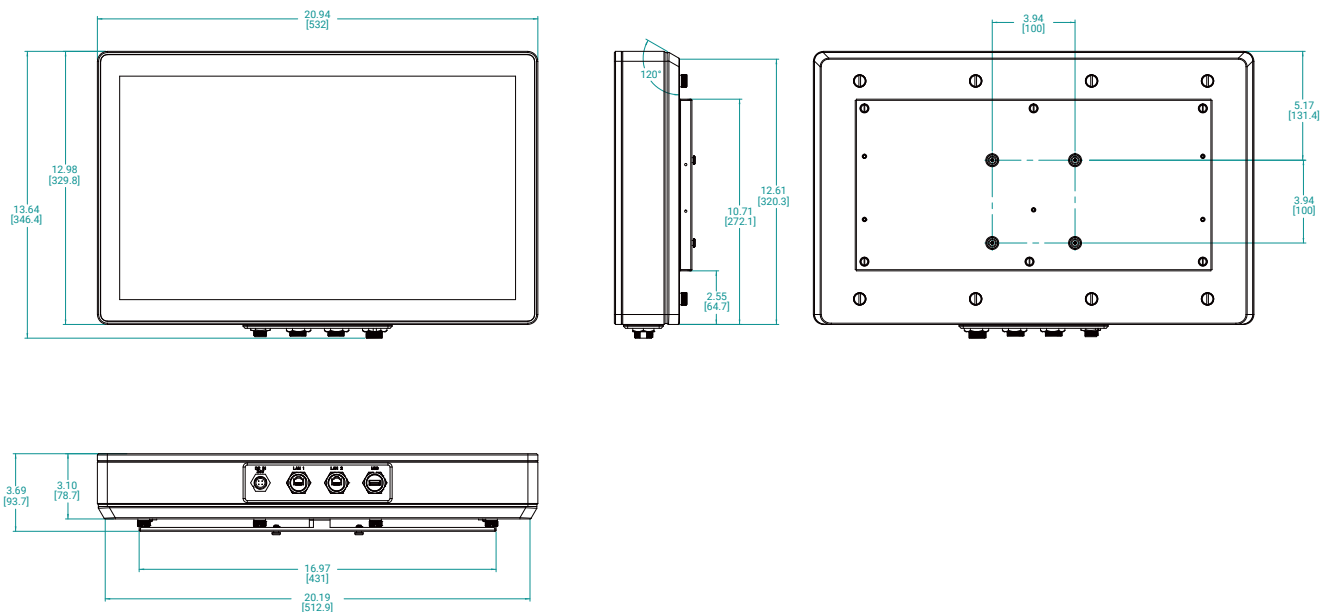

ARP-3821AX-E01-WA06

Waterproof Web Client Panel PC with 21.5-inch PCAP Touch Screen Powered by 802.3bt Type 3/4 PoE

Features

- 21.5" LCD, 1920 x 1080 Resolution
- Projected Capacitive Touch Screen
- Stainless Steel Enclosure
- Intel Celeron J1900 @ 1.99GHz / Atom E3845 @ 1.91GHz CPU
- 4GB DDR3 SO-DIMM
- 1x Gigabit Ethernet
- 2x USB 2.0 ports
- Powered By 802.3bt Type 3/4 PoE

Dimension Drawing

ARP-3821AX-E01-WA06

Size Unit: inch(mm)

Ordering Information

Item	ARP-3821AX-E01-WA06
LCD Display	21.5" LCD / 1920 x 1080
Touch Screen	Projected Capacitive
Enclosure	Stainless Steel
CPU	Intel Celeron J1900 @ 1.99GHz / Atom E3845 @ 1.91GHz CPU
Memory	4GB DDR3
OS	Embedded
Browser	FireFox
Power Supply	Powered by PoE 802.3bt (PoE Injector can be ordered separately)